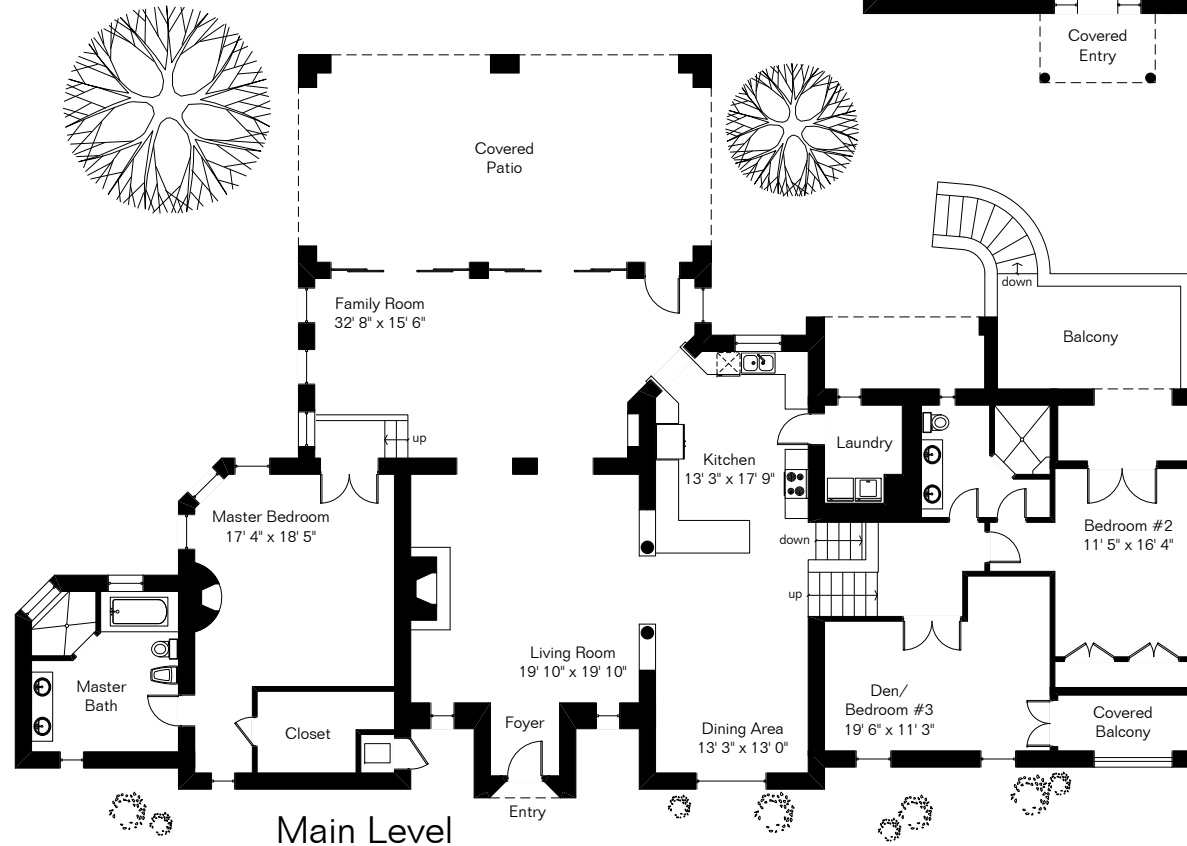

The square footages and room size information are deemed to be reliable but are not guaranteed and should be independently verified.

Main House 3,477 Sq Ft
 Guest House 1,437 Sq Ft
 Total Living Area 4,914 Sq Ft
 Garages 1,690 Sq Ft
 Storage 402 Sq Ft

Guest House
 Guest House is farther from house than shown

Garage is farther from house than shown

Main Level

Lower Level

13788 E Camino Cartamo

Site Visit January 2015

Copyright 2015 Floor Plans First! LLC
 All Rights Reserved.