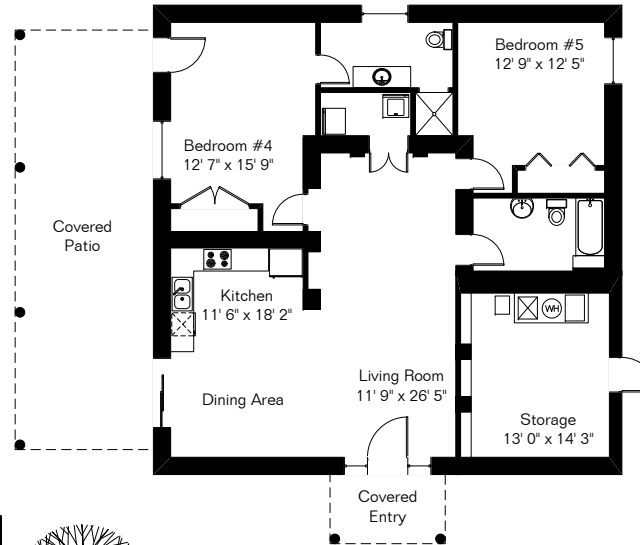

The square footages and room size information are deemed to be reliable but are not guaranteed and should be independently verified.

Main House 3,477 Sq Ft
 Guest House 1,437 Sq Ft
 Total Living Area 4,914 Sq Ft
 Garages 1,690 Sq Ft
 Storage 402 Sq Ft

Guest House
 Guest House is farther from house than shown

Garage is farther from house than shown

Main Level

Lower Level

13788 E Camino Cartamo

Site Visit January 2015

Copyright 2015 Floor Plans First! LLC
 All Rights Reserved.