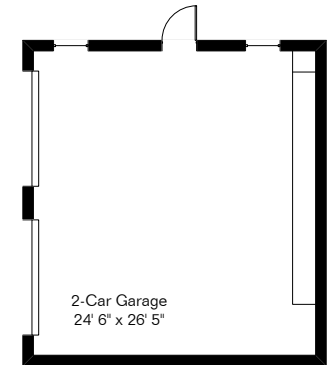

The square footages and room size information are deemed to be reliable but are not guaranteed and should be independently verified.

Main House 3,477 Sq Ft
 Guest House 1,437 Sq Ft
 Total Living Area 4,914 Sq Ft
 Garages 1,690 Sq Ft
 Storage 402 Sq Ft

Guest House
 Guest House is farther from house than shown

Garage is farther from house than shown

Main Level

Lower Level

13788 E Camino Cartamo

Site Visit January 2015

Copyright 2015 Floor Plans First! LLC
 All Rights Reserved.