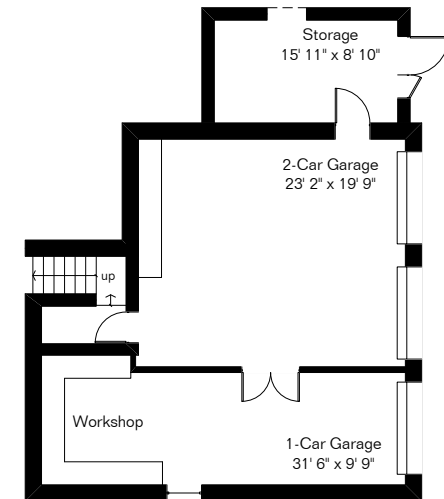

The square footages and room size information are deemed to be reliable but are not guaranteed and should be independently verified.

Main House 3,477 Sq Ft
 Guest House 1,437 Sq Ft
 Total Living Area 4,914 Sq Ft
 Garages 1,690 Sq Ft
 Storage 402 Sq Ft

Guest House
 Guest House is farther from house than shown

Garage is farther from house than shown

Main Level

Lower Level

13788 E Camino Cartamo

Site Visit January 2015

Copyright 2015 Floor Plans First! LLC
 All Rights Reserved.